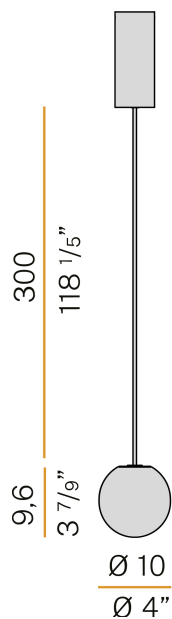

PANZERI

Murané

220-240V AC ON-OFF
L11505.010.0501

 champagne

Data sheet

CODE	L11505.010.0501
SYSTEM POWER CONSUMPTION	4W
LIGHT SOURCE	LED
COLOUR TEMPERATURE	2700K Ra>90
LIGHT DISTRIBUTION	diffused
POWER SUPPLY	220-240V AC
FREQUENCY	50/60Hz
ELECTRICAL CONFIGURATION	ON-OFF
DRIVER	integrated included
NOMINAL LUMINOUS FLUX	120lm
WEIGHT	0.78 Kg
PROTECTION DEGREE	IP20
COLOUR TOLLERANCES	SDCM 3
PACKING DIMENSIONS	14,0 x 30,0 x 13,0 cm

Suspension lighting fixture for interiors, with direct and indirect light emission. Turned brass wiring support. Diffuser in blown glass with bronze colour. Turned aluminium closing disk in champagne polyacrylic paint. 3m (118,1") long suspension and coaxial power cable in transparent PVC. Power canopy with pickled sheet metal ceiling bracket and extruded aluminium covering in champagne or mat black polyacrylic paint.

Technical drawing

Polar diagram